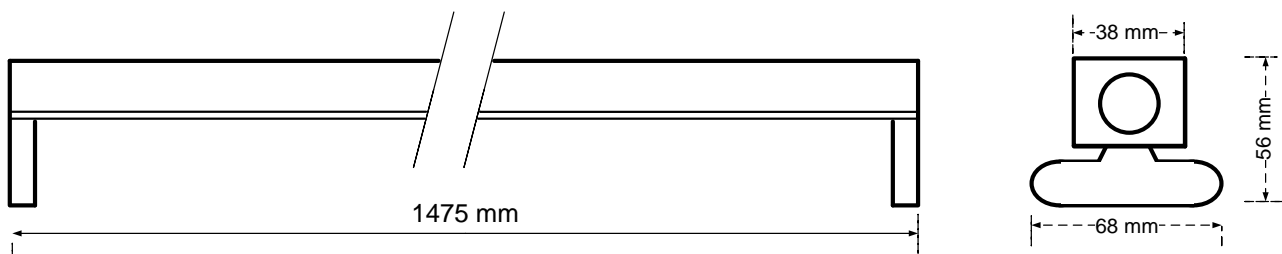

805-046

General Information

Order Code	805-046
Product Description	CYFELCO B T5 2X49
Application	Offices, shops, educational and public centres, etc.
Installation	Ceiling Surface Mounted Luminaire
Luminaire type	Slim Line Batten for T5 Lamps
Light Source	T5 Fluorescent Tube
Number of light sources	2 pcs (not included)
Gear	Vossloh-Schwabe Electronic Ballast (HF)
Dimming	Not Dimmable
Standards	2014/30/EU Electromagnetic Compatibility Directive 2014/35/EU Low Voltage Directive
CE mark	Yes
Warranty	X years

Electrical Data

Lamp Power	49 W
Input voltage	220-240 V
Input Frequency	50-60 Hz
Protection class	Class I

Mechanical Characteristics

Housing Material	Sheet steel 0,5mm
Surface Finish	White powder coating (RAL 9003)
Ingress protection code	IP 20 [Finger-protected]
Mechanical impact protection code	IK03
Dimensions LxWxH	1475x38x56mm

Logistics

Packing	1 pc per resistant carton
Net weight	xx kg
Gross weight	xx kg
Volume	Xx m ³

Dimensional Drawing

ELMASCO INDUSTRIES S.A.

Head Office : 44 K. Palama, 14343 N. Chalkidona, Athens, Greece

Production Plant : Ag. Adrianos, 21100 Nafplio, Greece